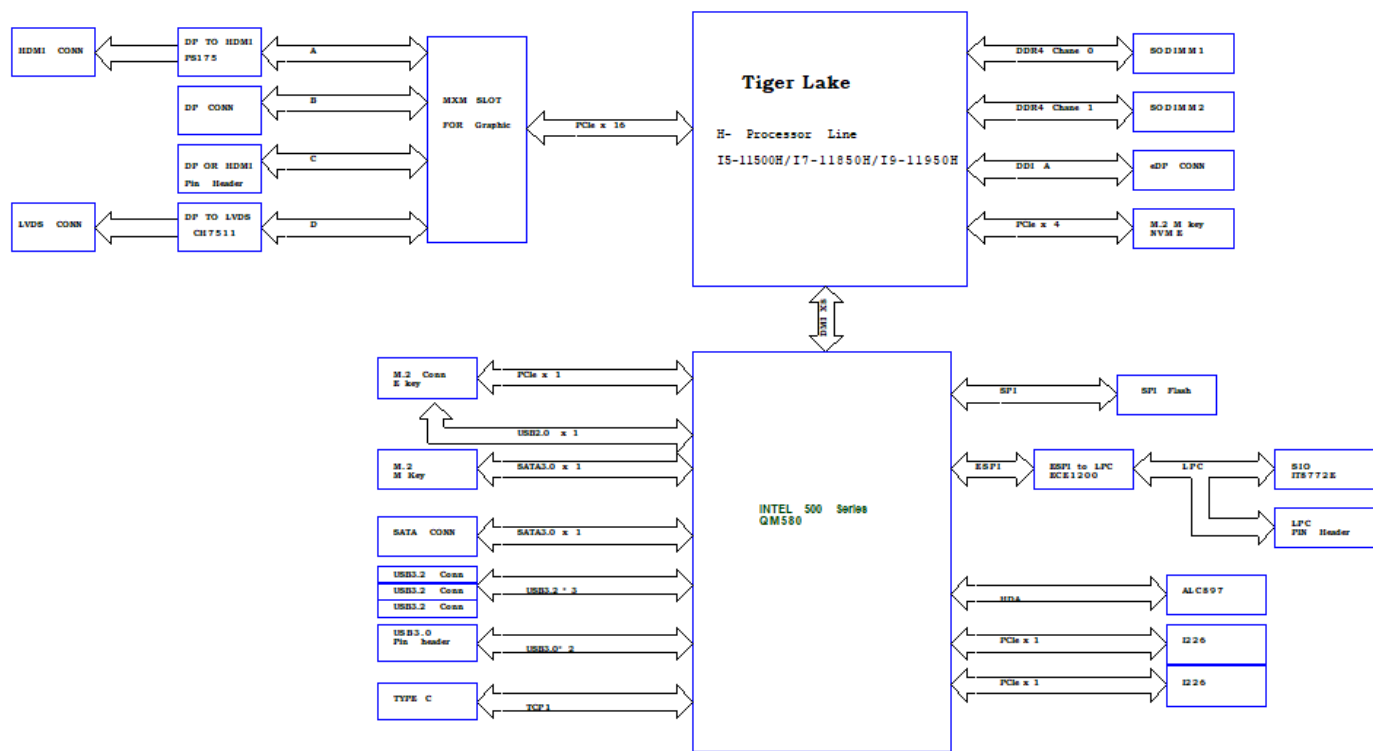

2. Block Diagram

Block Diagram